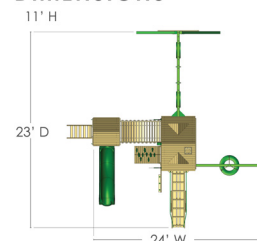

Pioneer Peak™

w/ Natural Cedar

PLAYSET FEATURES

- Alpine Wave Slide™
- Rock Wall with Climbing Rope
- Deluxe Rope Ladder
- Deluxe Climbing Ramp
- Safe Entry Ladder
- Clatter Bridge & Tower with Mesh Panels
- 360° Turbo Tire Swing™ with Swivel
- Belt Swings - 2
- Trapeze Swing
- Built-In Picnic Table
- Built-In Sandbox Area with Corner Seats
- Bonus Sandbox Area under Tower
- Tic-Tac-Toe Panel
- Steering Wheel
- Play Telescope
- Tongue & Groove Wood Roof featuring Sunbursts, Dormers and a Chimney
- Tongue & Groove Wood Roof covering Tower
- 4x4 Solid Cedar Posts & Main Beams
- 4x6 3-Position Swing Beam
- 4x6 1-Position Tire Swing Beam
- Patented A-Frame Bracket
- Grab Handles
- Flag Kit
- Available in Cedar with a beautiful Amber Finish

DIMENSIONS

DIMENSIONS

ASSEMBLED: DIMS: 24'W x 23'D x 11'H
DECK DIMS: 4' x 6' HEIGHT: 5'
SWING SET WEIGHT: 1,011 LBS.

PACKAGED:
PALLET DIMS: 120"W x 47"D x 36"H
PALLET WEIGHT: 1126 LBS.
OF BOXES: 15

SKU: 01-0006-AP
UPC: 870780002408